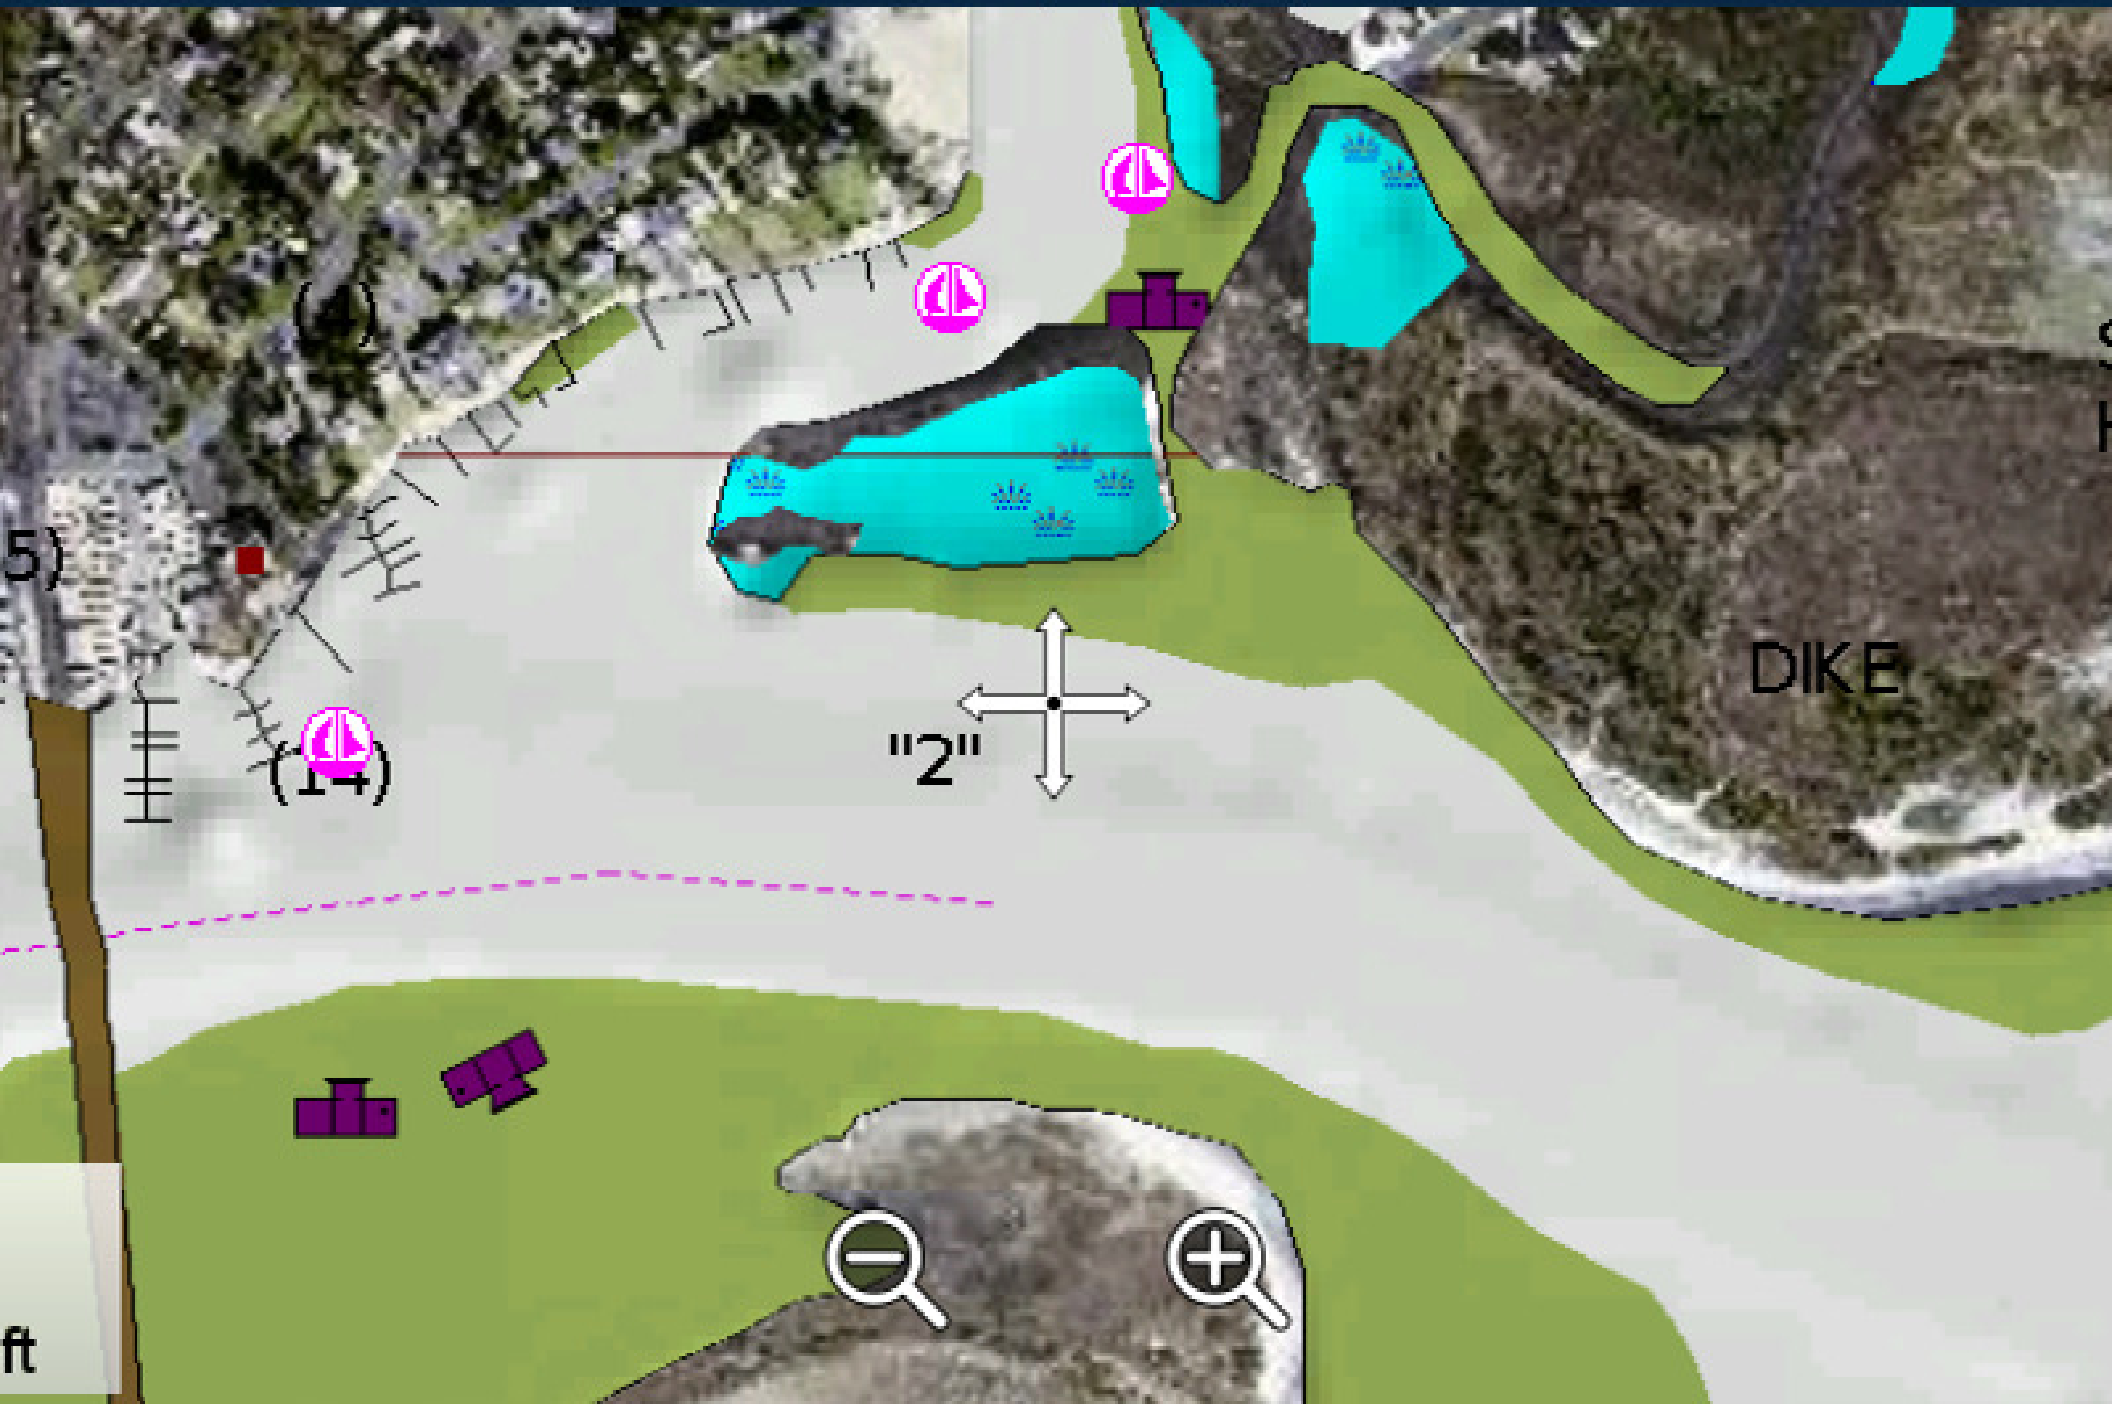

me

Ves.
Pos.

39°57'.853 N 076°48'.586 W

No Radar

(CHRT Sync)

5)

(14)

"2"

DIKE

ft